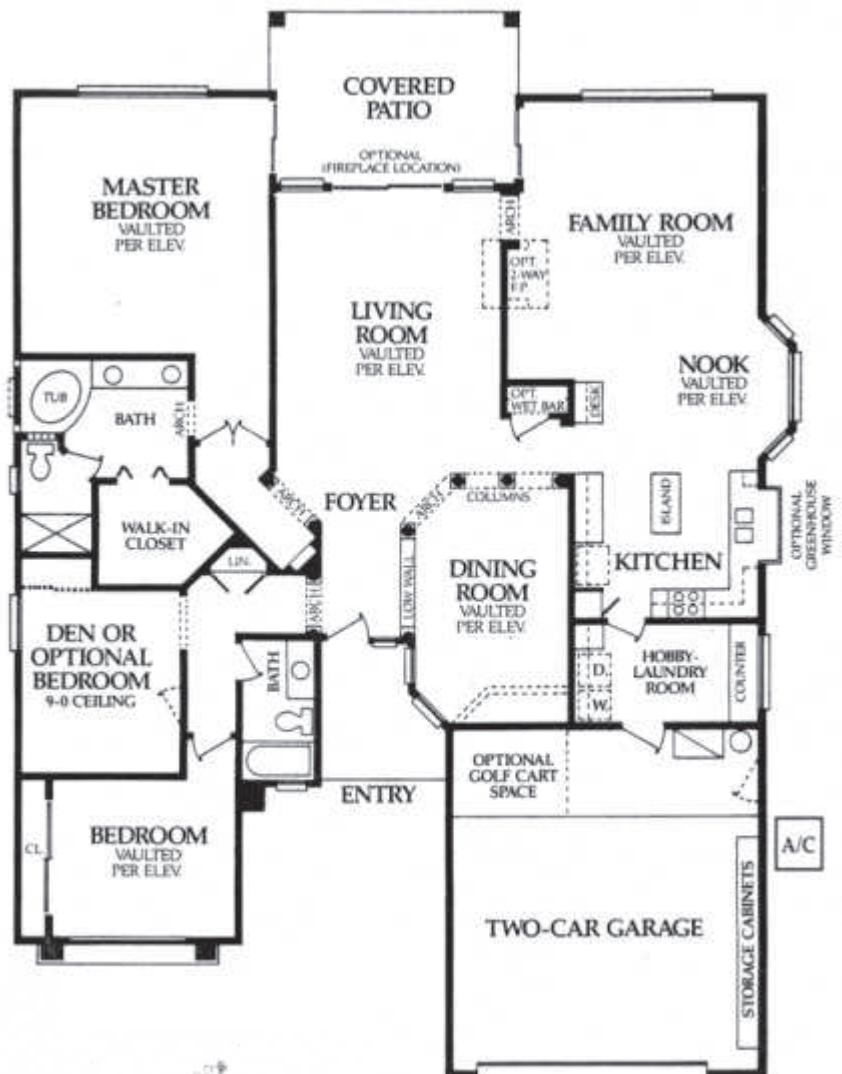

<http://longrealtyapp.com/lonaking>

PEBBLE CREEK

ESTANCIA

2,420 Sq. Ft. (Approx.) 2 or 3 Bedrooms or Den, 2 Baths : 2 Car Garage

Elevation-A

Elevation-B

Elevation-C